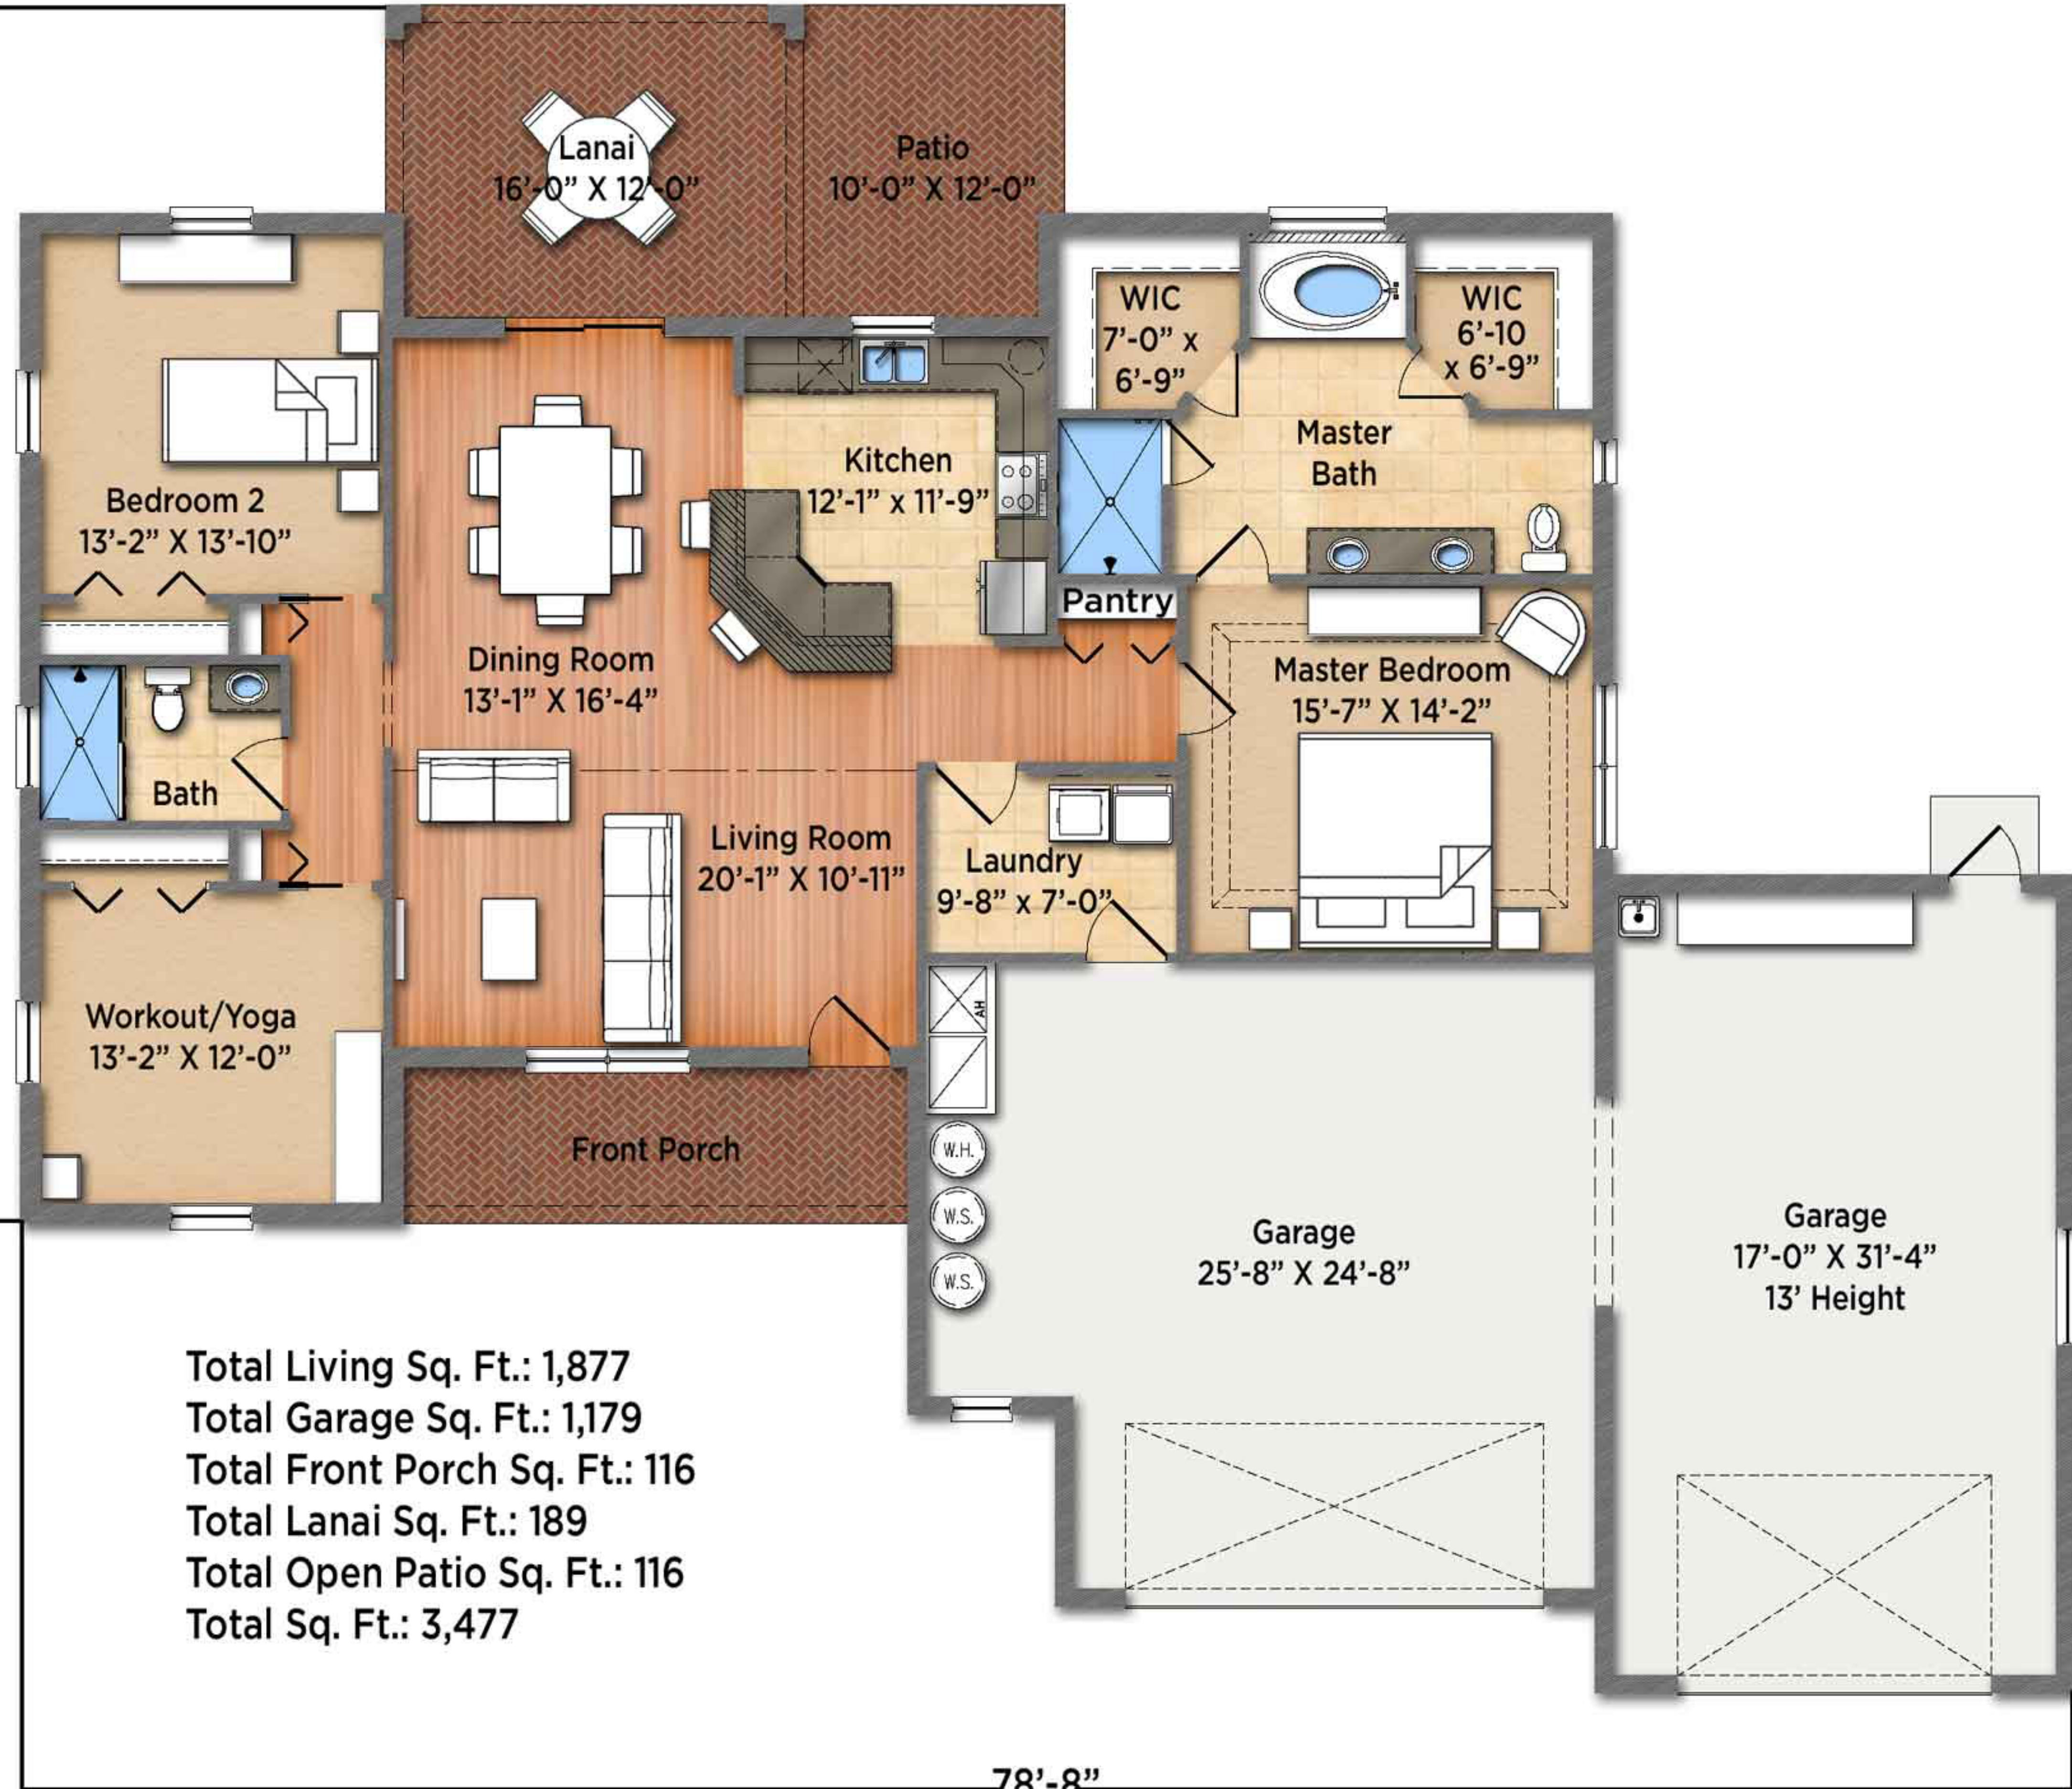

64'-8"

Total Living Sq. Ft.: 1,877  
 Total Garage Sq. Ft.: 1,179  
 Total Front Porch Sq. Ft.: 116  
 Total Lanai Sq. Ft.: 189  
 Total Open Patio Sq. Ft.: 116  
 Total Sq. Ft.: 3,477

78'-8"