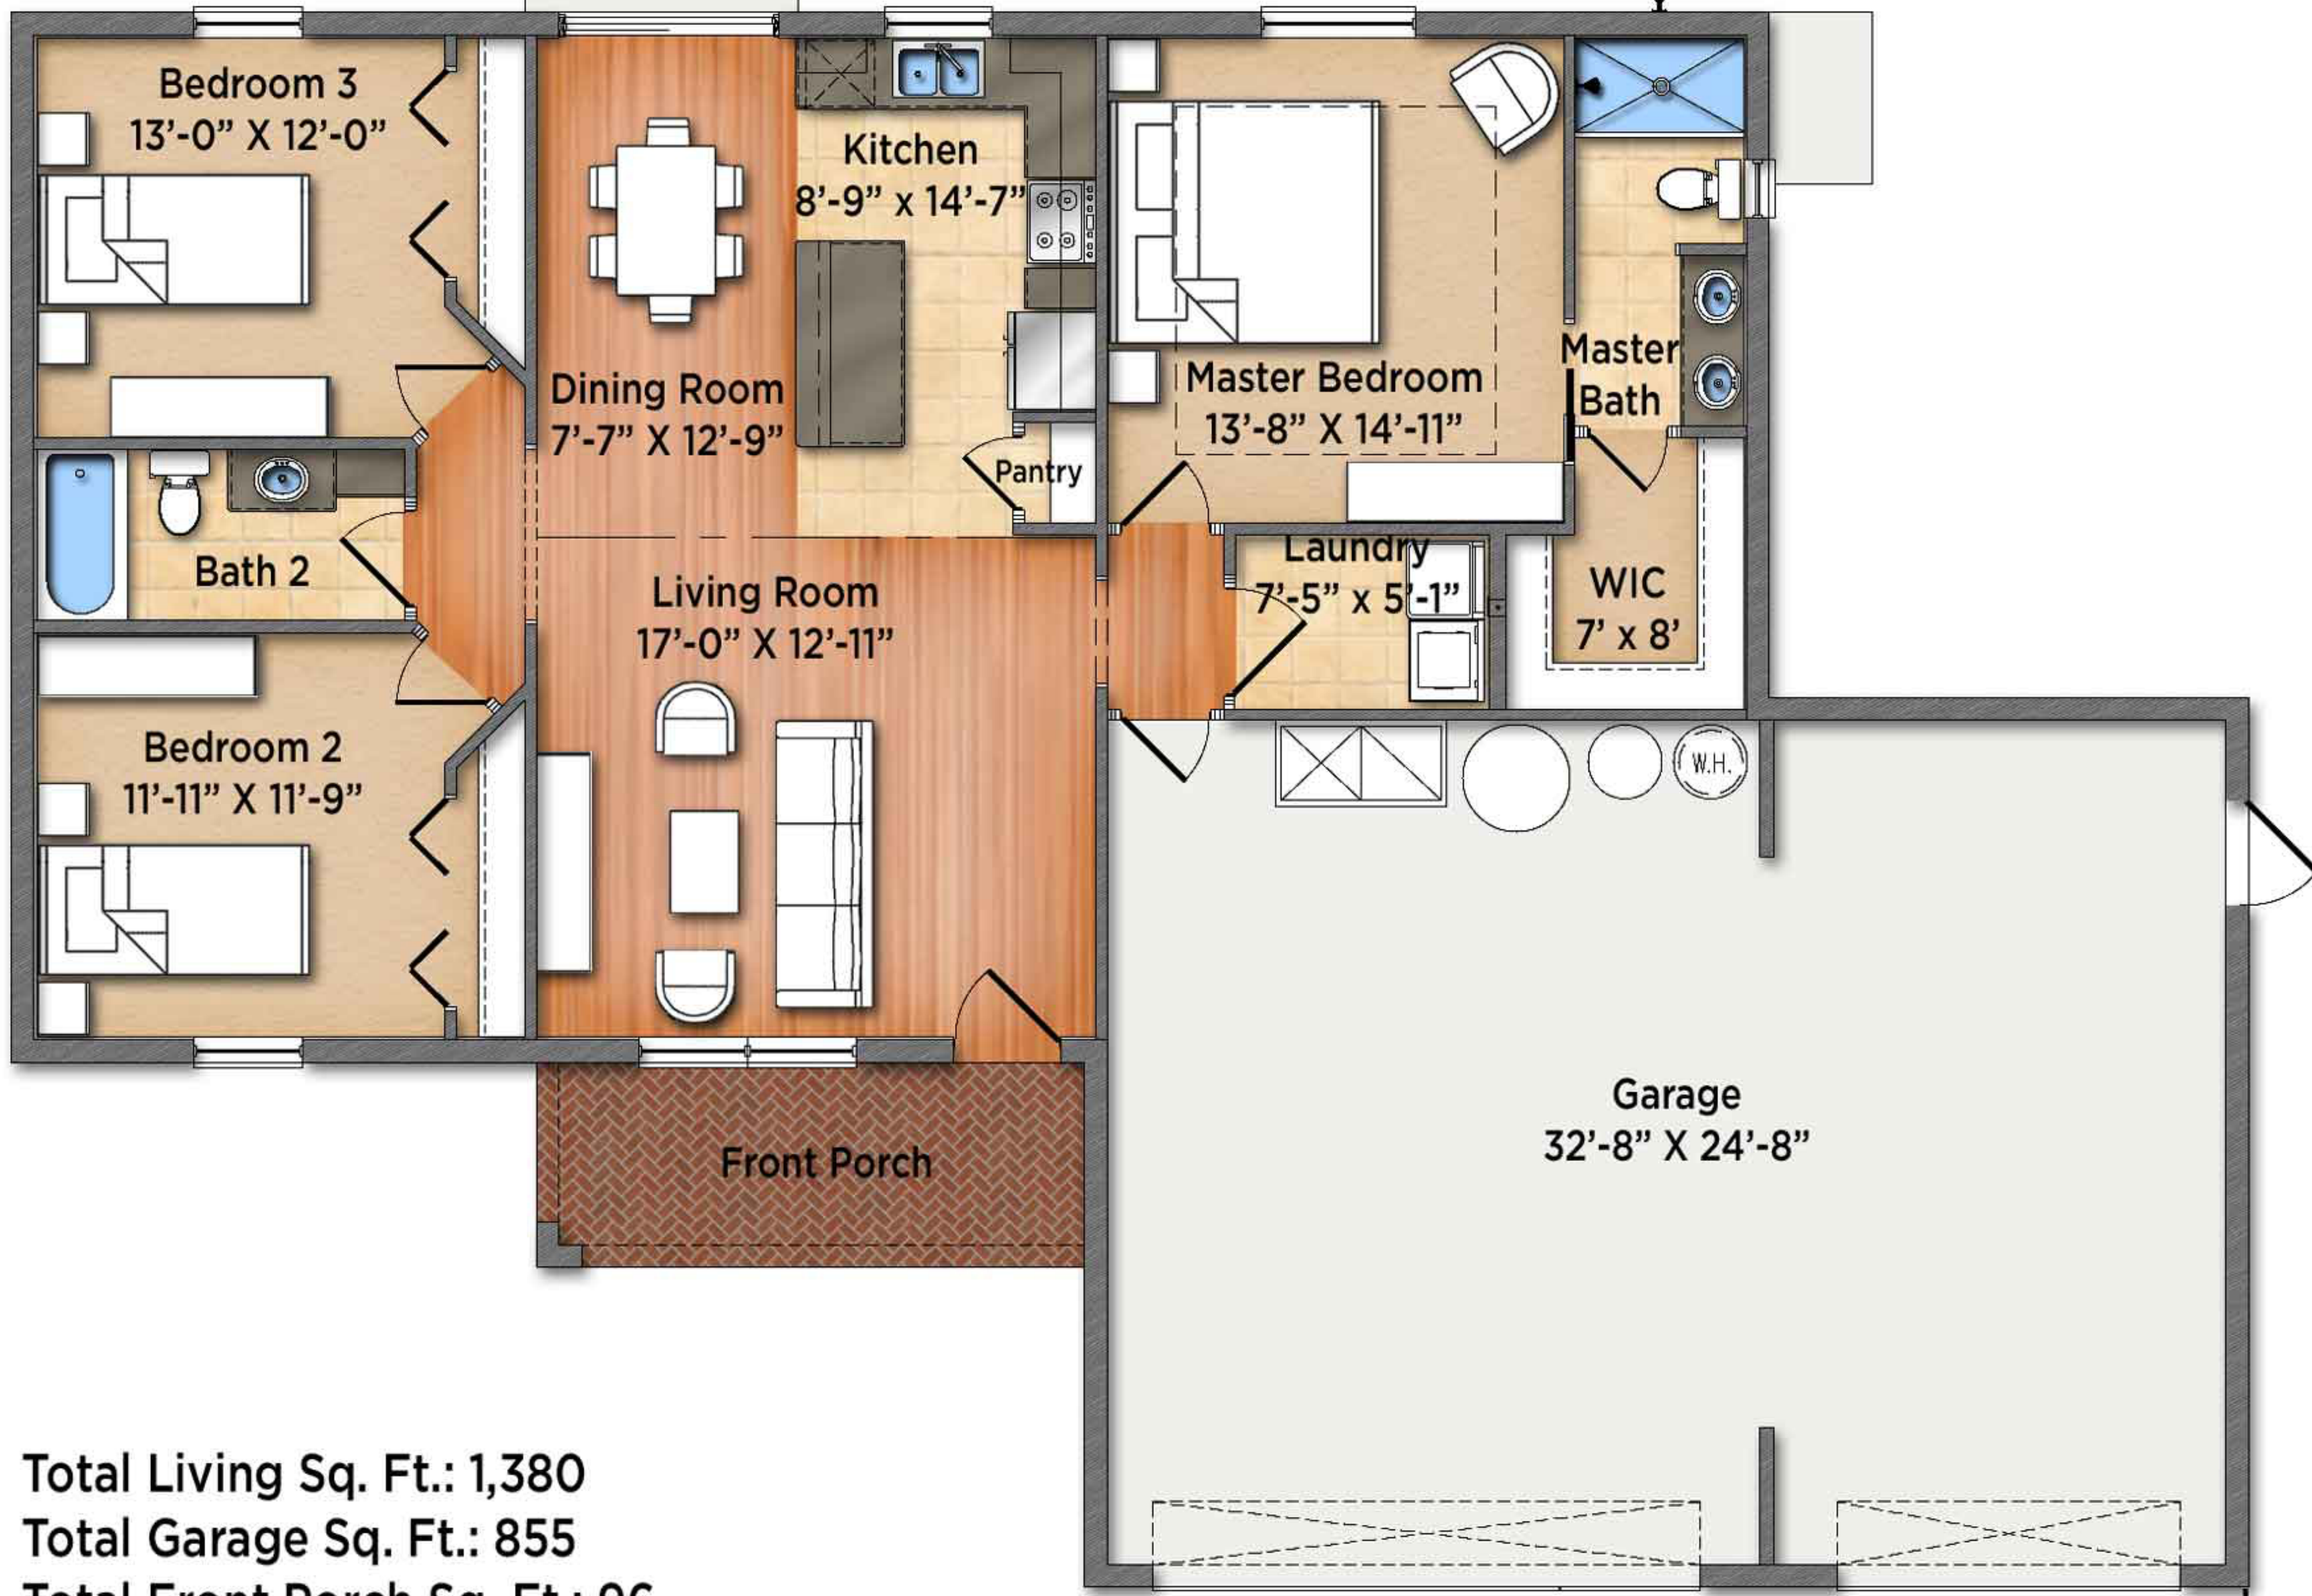

46'-0"

Total Living Sq. Ft.: 1,380
Total Garage Sq. Ft.: 855
Total Front Porch Sq. Ft.: 96
Total Sq. Ft.: 2,341

65'-4"